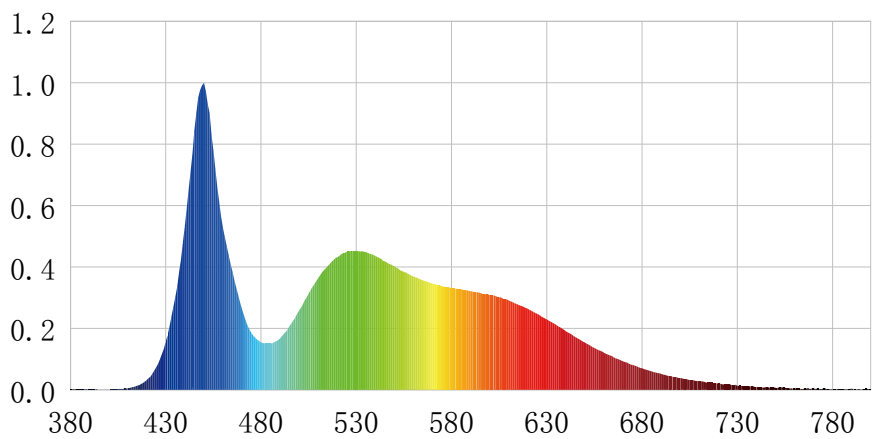

■ **Dimension(mm):**