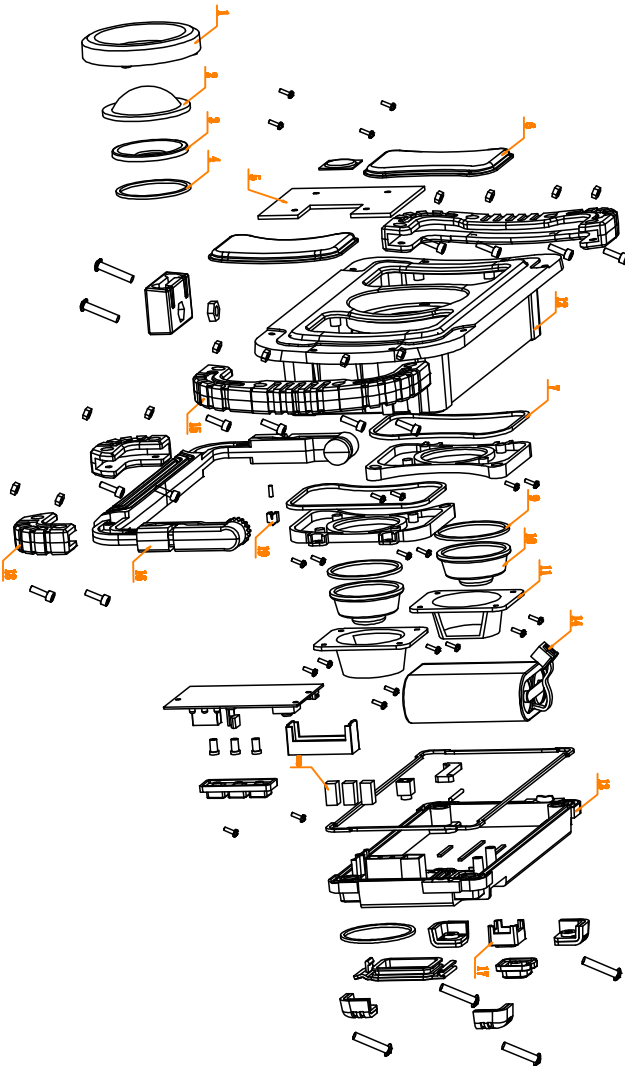

ALTEMPO Work Light with Speaker Series

- **Functions :**
- On-Dim-Flash-Off**
- Speaker Volume**
- Bluetooth Linked**

■ Product Spec:

Product Code	N.W.	Dimension L*W*H [mm]	Power [W]	Battery	Efficiency [lm/W]	Color Temp[K]	CRI	Material	Working time	Charging time
AL-TEMPFL20WUSB4M	794g	230*170*58 mm	20W	8000mAH lithium	1100lm	3000K-6000K	≥80	Nylon+TPR	12hrs	5hrs

■ **Dimension(mm):**

Construction Map

Product	Texture of material
1 Decoration ring	ABS
2 Lens	PC
3 Reflecting rack	PC
4 Lens sealing ring	silica gel
5 Cooling plate	aluminium
6 Protective net	iron
7 Mesh gaskets	silica gel
8 Indicator lamp plug	ABS
9 Horn gasket	silica gel
10 Horn	alloy
11 Horn fixing	ABS
12 Upper cover	nylon
13 Lower cover	nylon
14 Aluminum battery assembly	alloy
15 Upper cover	TPR
16 Bracket	nylon
17 Switch rack	ABS