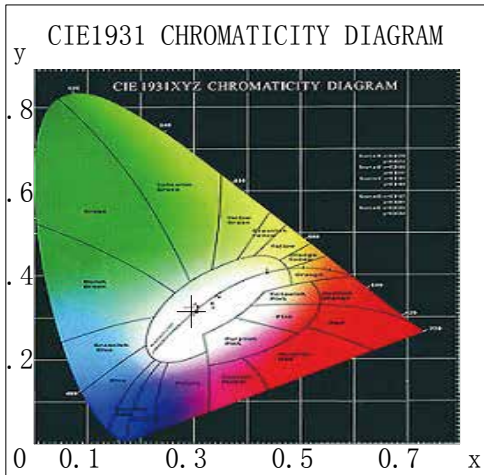

■ **Dimension(mm):**