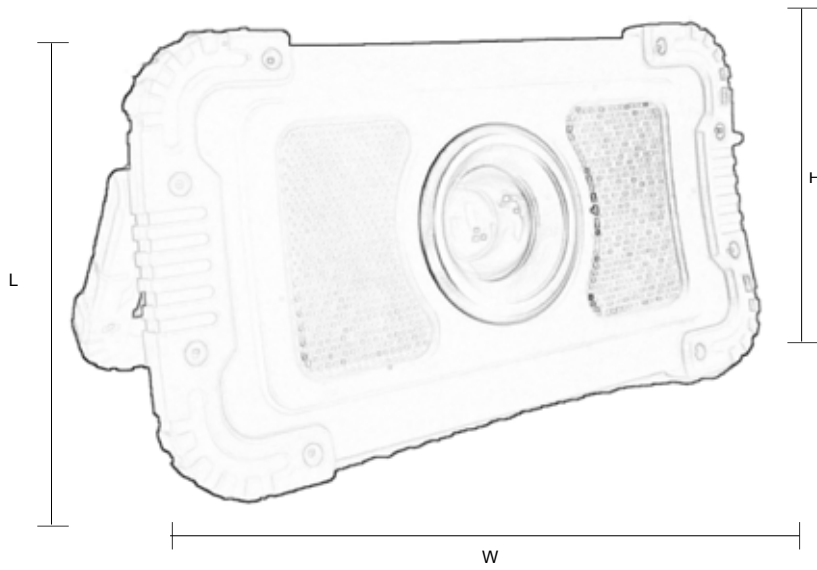

ALTEMPO Work Light with Speaker Series

- **Functions :**
- On-Dim-Flash-Off**
- Speaker Volume**
- Bluetooth Linked**

■ Product Spec:

Product Code	N.W.	Dimension L*W*H [mm]	Power [W]	Battery	Efficiency [lm/W]	Color Temp[K]	CRI	Material	Working time	Charging time
AL-TEMPFL20WUSB4M	794g	230*170*58 mm	20W	8000mAH lithium	1100lm	3000K-6000K	≥80	Nylon+TPR	12hrs	5hrs

■ **Dimension(mm):**

Construction Map

Product	Texture of material
1 Decoration ring	ABS
2 Lens	PC
3 Reflecting rack	PC
4 Lens sealing ring	silica gel
5 Cooling plate	aluminium
6 Protective net	iron
7 Mesh gaskets	silica gel
8 Indicator lamp plug	ABS
9 Horn gasket	silica gel
10 Horn	alloy
11 Horn fixing	ABS
12 Upper cover	nylon
13 Lower cover	nylon
14 Aluminum battery assembly	alloy
15 Upper cover	TPR
16 Bracket	nylon
17 Switch rack	ABS